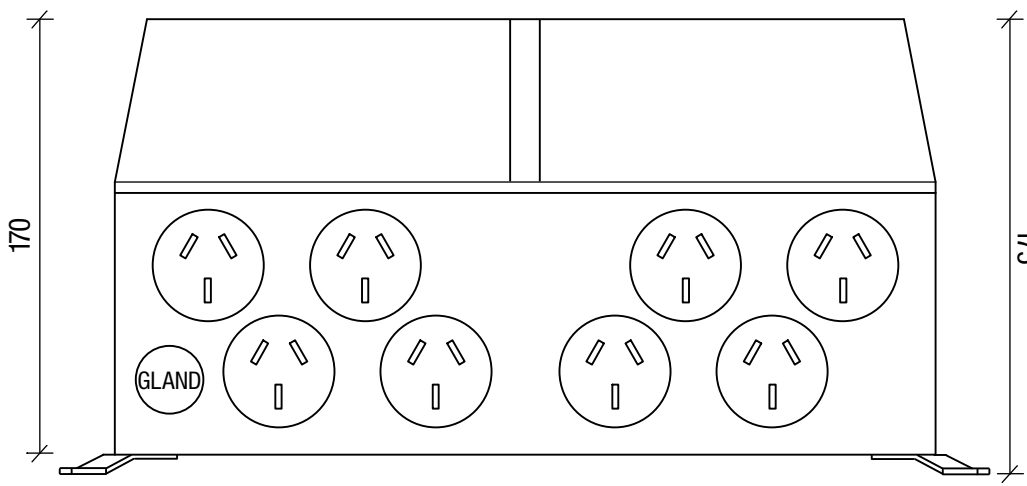

**STANDARD UNIT**

**UNIT WITH TIME CLOCK**

**POWERITE 2 CHANNEL REMOTE CONTROL UNIT  
(IP33)**

**STANDARD UNIT**

**UNIT WITH TIME CLOCK**

**POWERITE 4 CHANNEL REMOTE CONTROL UNIT  
(IP33)**

**STANDARD UNIT**

**UNIT WITH TIME CLOCK**

**POWERITE 8 CHANNEL REMOTE CONTROL UNIT  
(IP33)**

STANDARD UNIT

UNIT WITH TIME CLOCK

**POWERITE 8 CHANNEL REMOTE CONTROL UNIT  
HIGH LID VERSION (IP33)**

M4 Mounting Hole

**POWERITE RADIO CONTROL TRANSMITTERS  
(IP67)**