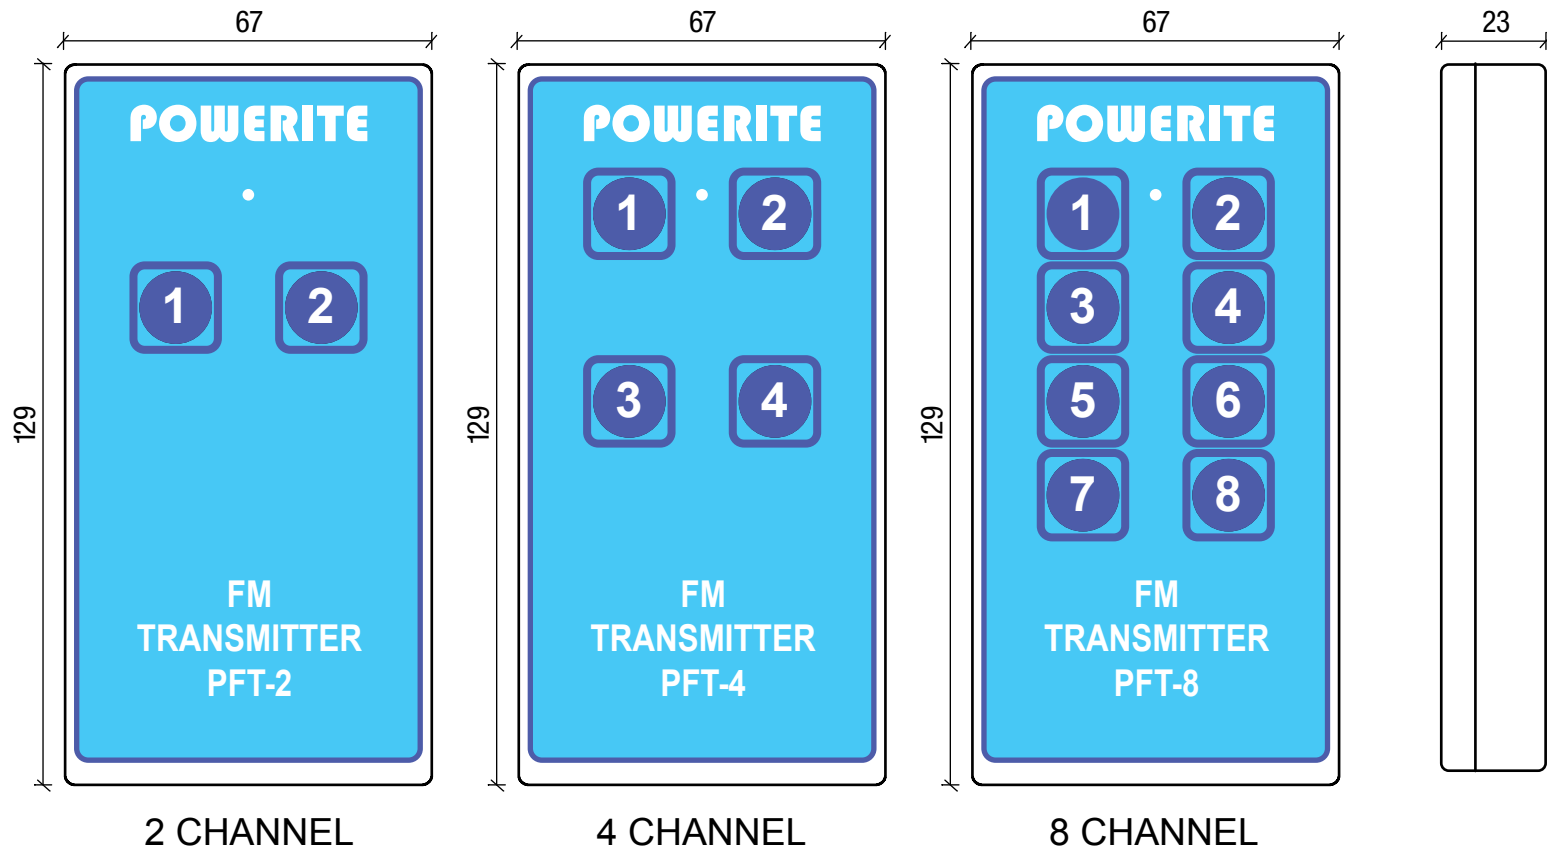

**STANDARD UNIT**

**UNIT WITH TIME CLOCK**

**POWERITE 2 CHANNEL REMOTE CONTROL UNIT  
(IP33)**

**STANDARD UNIT**

**UNIT WITH TIME CLOCK**

**POWERITE 4 CHANNEL REMOTE CONTROL UNIT  
(IP33)**

**STANDARD UNIT**

**UNIT WITH TIME CLOCK**

**POWERITE 8 CHANNEL REMOTE CONTROL UNIT  
(IP33)**

STANDARD UNIT

UNIT WITH TIME CLOCK

**POWERITE 8 CHANNEL REMOTE CONTROL UNIT  
HIGH LID VERSION (IP33)**

M4 Mounting Hole

**POWERITE RADIO CONTROL TRANSMITTERS  
(IP67)**

## POWERITE POOL CONTROL CENTER (IP33)

**Rainbow Pool Products**

PO Box 2388, Mansfield Qld 4122

Telephone STD 61-7-3849 5385

Facsimile STD 61-7-3849 5384

Email: [info@rainbowpoolproducts.com.au](mailto:info@rainbowpoolproducts.com.au)