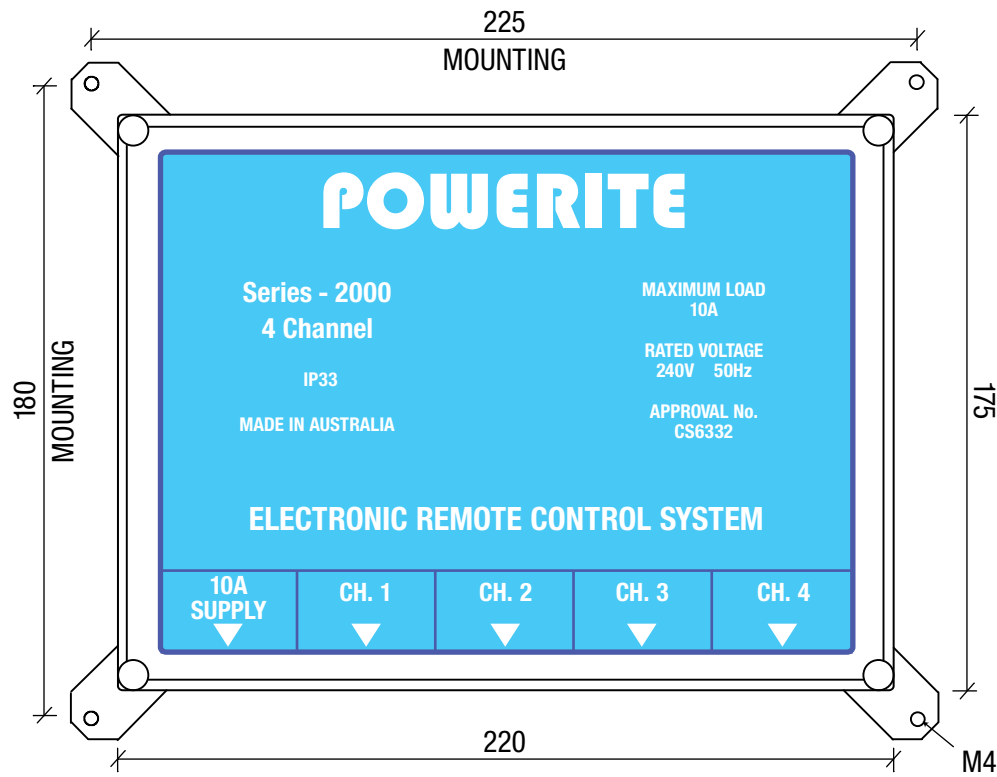

**STANDARD UNIT**

**UNIT WITH TIME CLOCK**

**POWERITE 2 CHANNEL REMOTE CONTROL UNIT  
(IP33)**

**STANDARD UNIT**

**UNIT WITH TIME CLOCK**

**POWERITE 4 CHANNEL REMOTE CONTROL UNIT  
(IP33)**

**STANDARD UNIT**

**UNIT WITH TIME CLOCK**

**POWERITE 8 CHANNEL REMOTE CONTROL UNIT  
(IP33)**

STANDARD UNIT

UNIT WITH TIME CLOCK

**POWERITE 8 CHANNEL REMOTE CONTROL UNIT  
HIGH LID VERSION (IP33)**

M4 Mounting Hole

**POWERITE RADIO CONTROL TRANSMITTERS  
(IP67)**