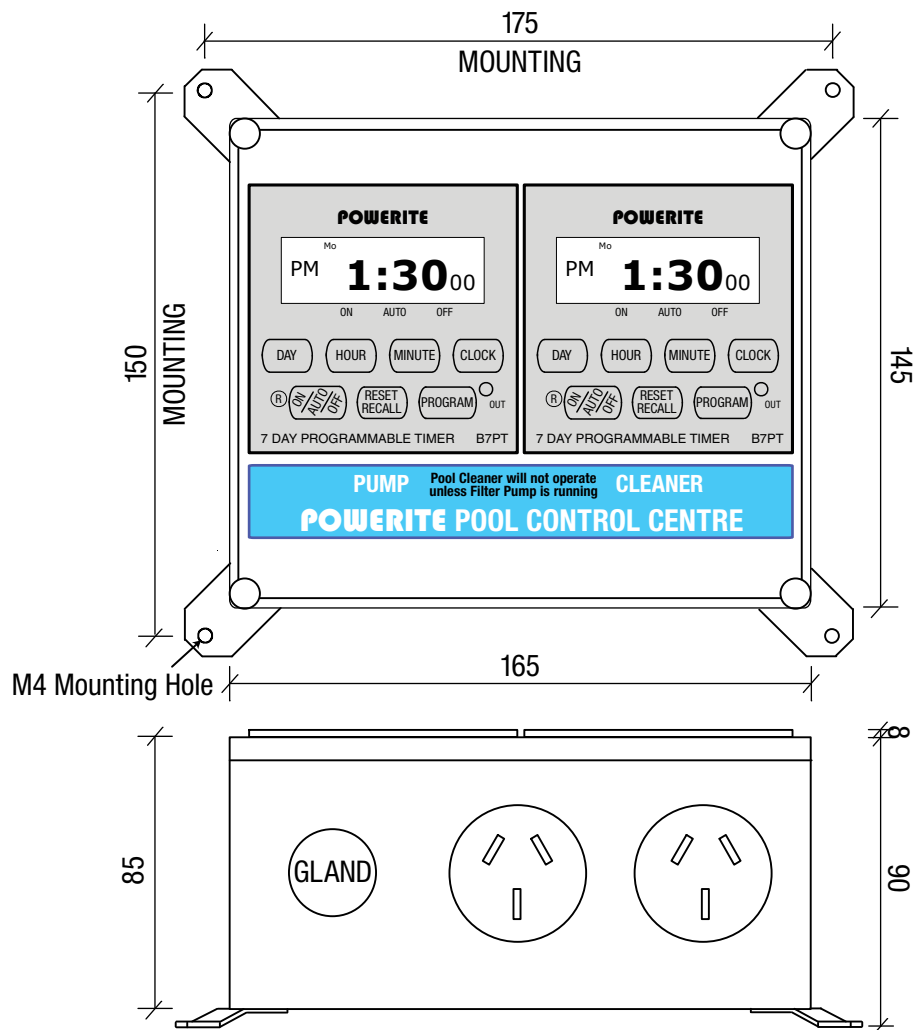

**STANDARD UNIT**

**UNIT WITH TIME CLOCK**

**POWERITE 2 CHANNEL REMOTE CONTROL UNIT  
(IP33)**

**STANDARD UNIT**

**UNIT WITH TIME CLOCK**

**POWERITE 4 CHANNEL REMOTE CONTROL UNIT  
(IP33)**

**STANDARD UNIT**

**UNIT WITH TIME CLOCK**

**POWERITE 8 CHANNEL REMOTE CONTROL UNIT  
(IP33)**

STANDARD UNIT

UNIT WITH TIME CLOCK

**POWERITE 8 CHANNEL REMOTE CONTROL UNIT  
HIGH LID VERSION (IP33)**

M4 Mounting Hole

**POWERITE RADIO CONTROL TRANSMITTERS  
(IP67)**