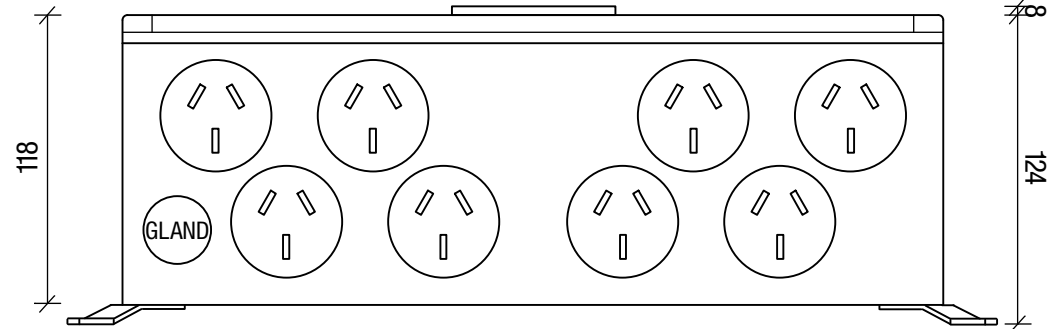

UNIT WITH TIME CLOCK

**POWERITE 8 CHANNEL REMOTE CONTROL UNIT
(IP33)**