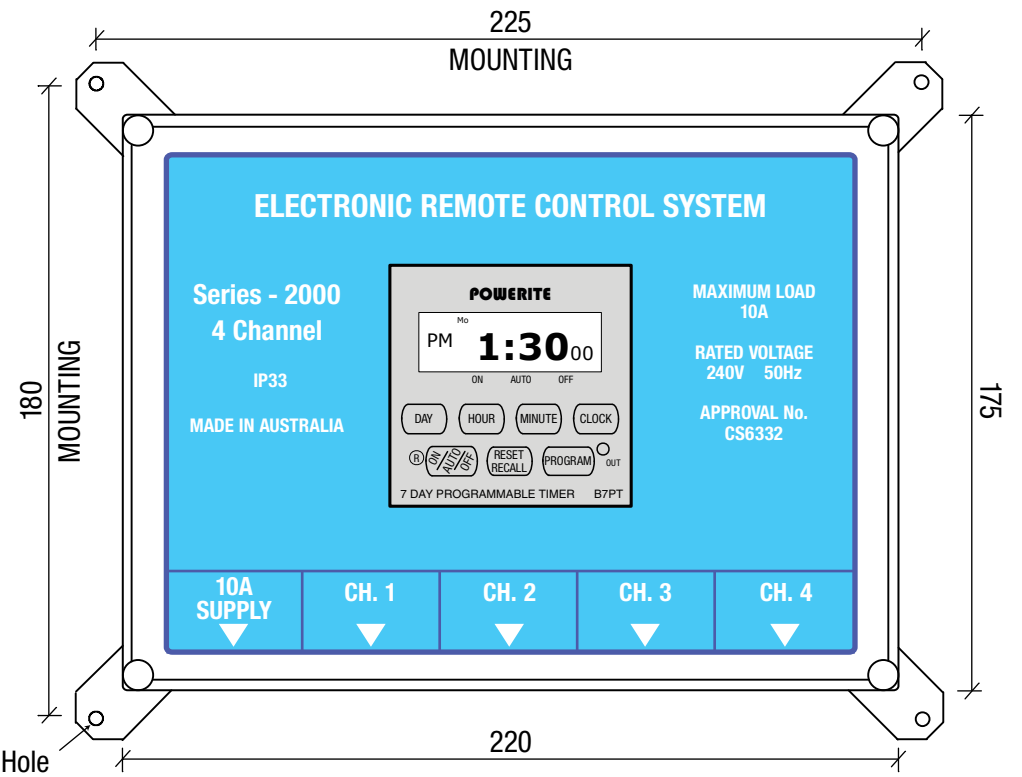

**STANDARD UNIT**

**UNIT WITH TIME CLOCK**

**POWERITE 2 CHANNEL REMOTE CONTROL UNIT  
(IP33)**

**STANDARD UNIT**

**UNIT WITH TIME CLOCK**

**POWERITE 4 CHANNEL REMOTE CONTROL UNIT  
(IP33)**

**STANDARD UNIT**

**UNIT WITH TIME CLOCK**

**POWERITE 8 CHANNEL REMOTE CONTROL UNIT  
(IP33)**

STANDARD UNIT

UNIT WITH TIME CLOCK

**POWERITE 8 CHANNEL REMOTE CONTROL UNIT  
HIGH LID VERSION (IP33)**

M4 Mounting Hole

**POWERITE RADIO CONTROL TRANSMITTERS  
(IP67)**