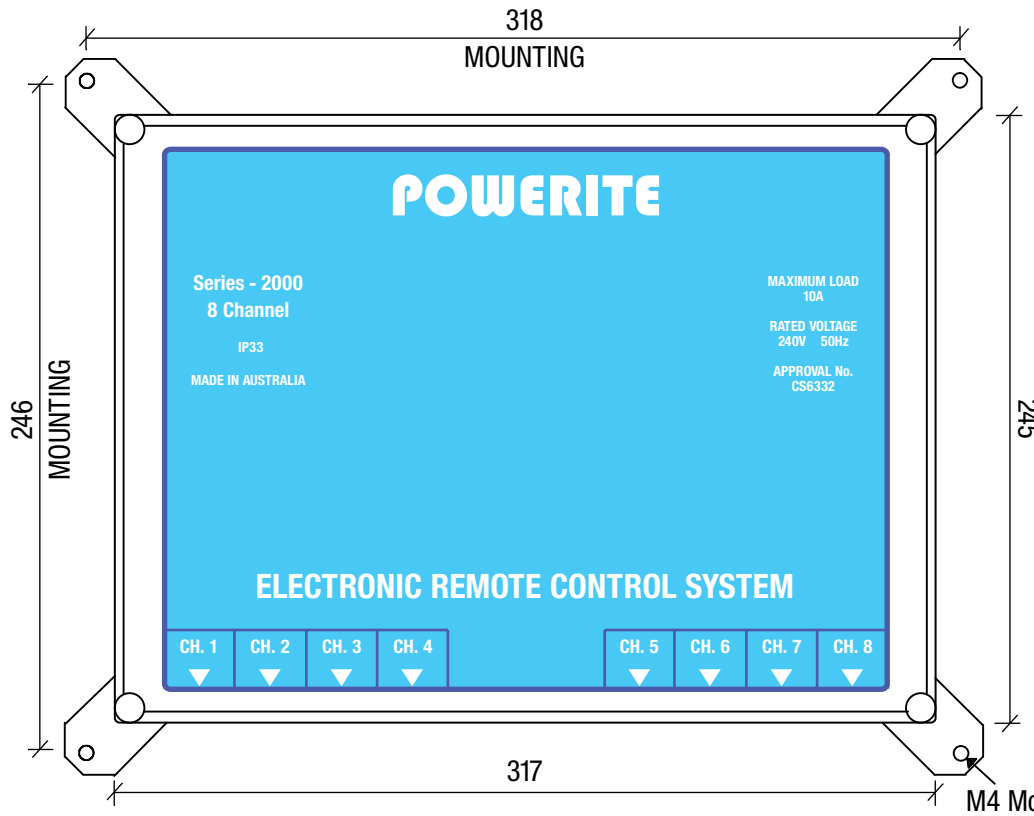

**STANDARD UNIT**

**UNIT WITH TIME CLOCK**

**POWERITE 2 CHANNEL REMOTE CONTROL UNIT  
(IP33)**

**STANDARD UNIT**

**UNIT WITH TIME CLOCK**

**POWERITE 4 CHANNEL REMOTE CONTROL UNIT  
(IP33)**

**STANDARD UNIT**

**UNIT WITH TIME CLOCK**

**POWERITE 8 CHANNEL REMOTE CONTROL UNIT  
(IP33)**

STANDARD UNIT

UNIT WITH TIME CLOCK

**POWERITE 8 CHANNEL REMOTE CONTROL UNIT  
HIGH LID VERSION (IP33)**

M4 Mounting Hole

**POWERITE RADIO CONTROL TRANSMITTERS  
(IP67)**