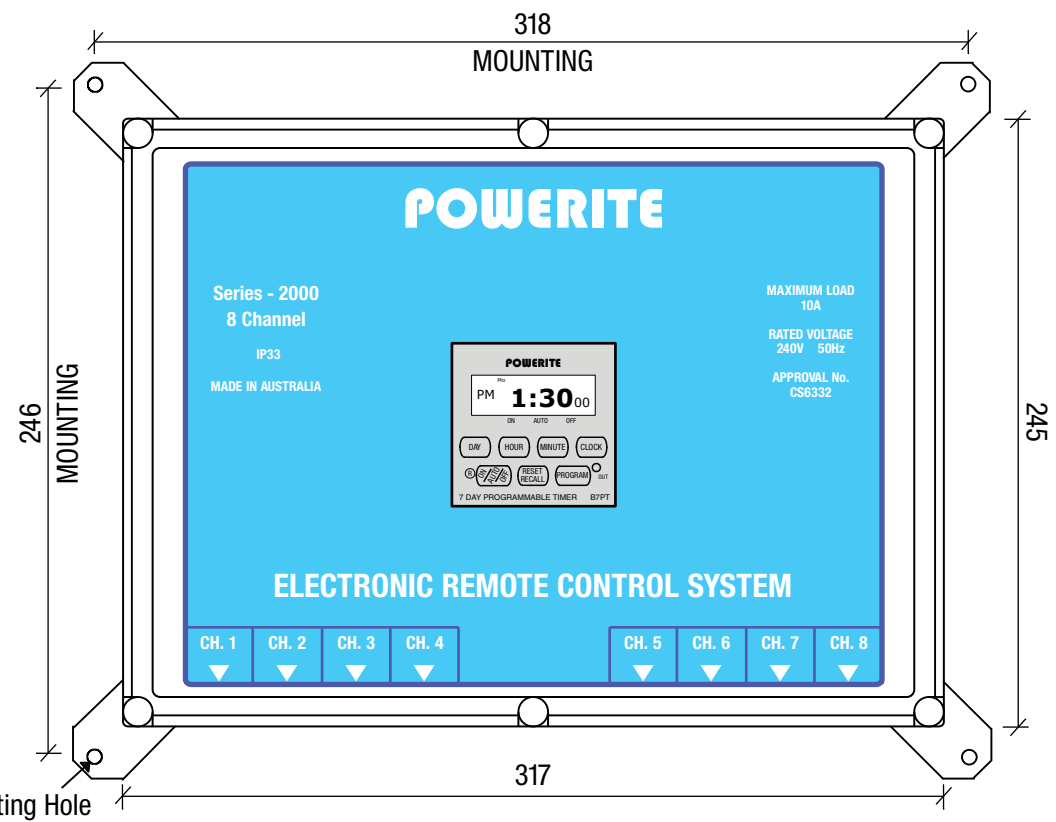

**STANDARD UNIT**

**UNIT WITH TIME CLOCK**

**POWERITE 2 CHANNEL REMOTE CONTROL UNIT  
(IP33)**

**STANDARD UNIT**

**UNIT WITH TIME CLOCK**

**POWERITE 4 CHANNEL REMOTE CONTROL UNIT  
(IP33)**

**STANDARD UNIT**

**UNIT WITH TIME CLOCK**

**POWERITE 8 CHANNEL REMOTE CONTROL UNIT  
(IP33)**

STANDARD UNIT

UNIT WITH TIME CLOCK

**POWERITE 8 CHANNEL REMOTE CONTROL UNIT  
HIGH LID VERSION (IP33)**

M4 Mounting Hole

**POWERITE RADIO CONTROL TRANSMITTERS  
(IP67)**