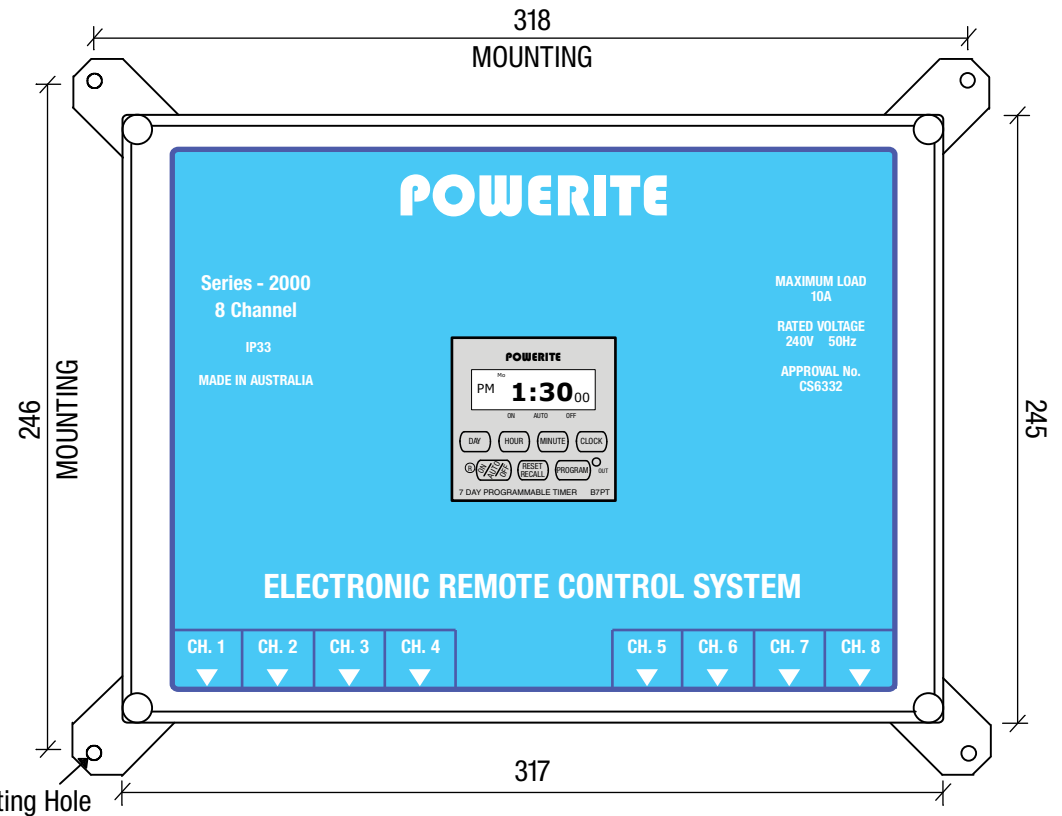

**STANDARD UNIT**

**UNIT WITH TIME CLOCK**

**POWERITE 2 CHANNEL REMOTE CONTROL UNIT  
(IP33)**

**STANDARD UNIT**

**UNIT WITH TIME CLOCK**

**POWERITE 4 CHANNEL REMOTE CONTROL UNIT  
(IP33)**

**STANDARD UNIT**

**UNIT WITH TIME CLOCK**

**POWERITE 8 CHANNEL REMOTE CONTROL UNIT  
(IP33)**

STANDARD UNIT

UNIT WITH TIME CLOCK

**POWERITE 8 CHANNEL REMOTE CONTROL UNIT  
HIGH LID VERSION (IP33)**

M4 Mounting Hole

**POWERITE RADIO CONTROL TRANSMITTERS  
(IP67)**