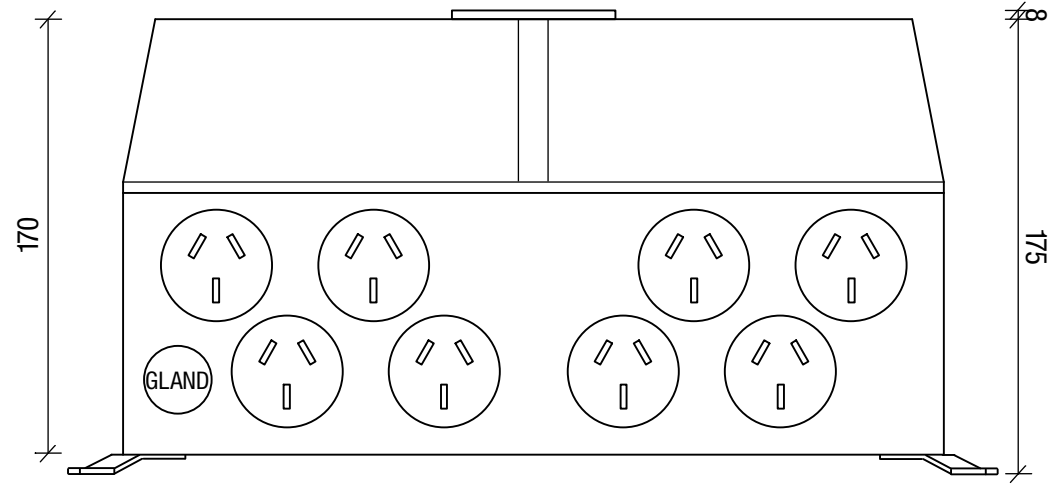

**STANDARD UNIT**

**UNIT WITH TIME CLOCK**

**POWERITE 2 CHANNEL REMOTE CONTROL UNIT  
(IP33)**

**STANDARD UNIT**

**UNIT WITH TIME CLOCK**

**POWERITE 4 CHANNEL REMOTE CONTROL UNIT  
(IP33)**

**STANDARD UNIT**

**UNIT WITH TIME CLOCK**

**POWERITE 8 CHANNEL REMOTE CONTROL UNIT  
(IP33)**

STANDARD UNIT

UNIT WITH TIME CLOCK

**POWERITE 8 CHANNEL REMOTE CONTROL UNIT  
HIGH LID VERSION (IP33)**

M4 Mounting Hole

**POWERITE RADIO CONTROL TRANSMITTERS  
(IP67)**