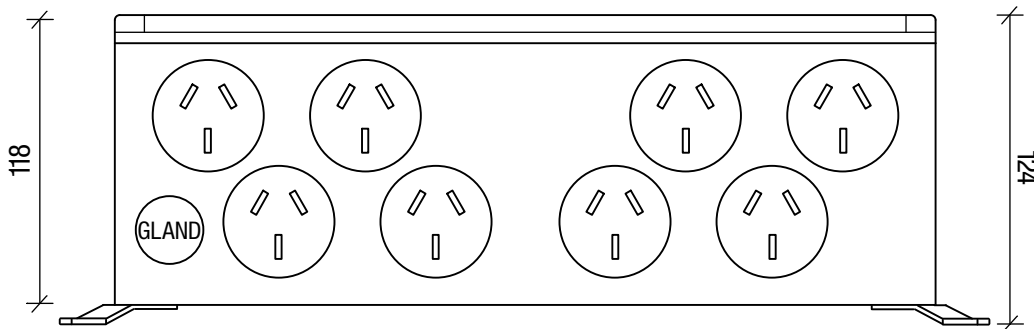

STANDARD UNIT

**POWERITE 8 CHANNEL REMOTE CONTROL UNIT
(IP33)**