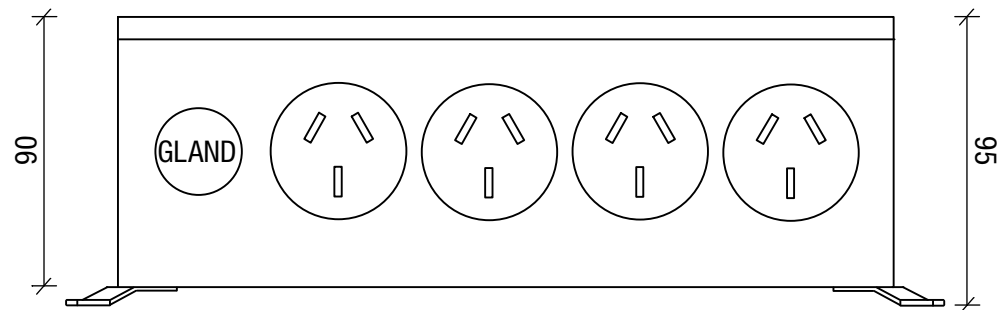

STANDARD UNIT

**POWERITE 4 CHANNEL REMOTE CONTROL UNIT
(IP33)**