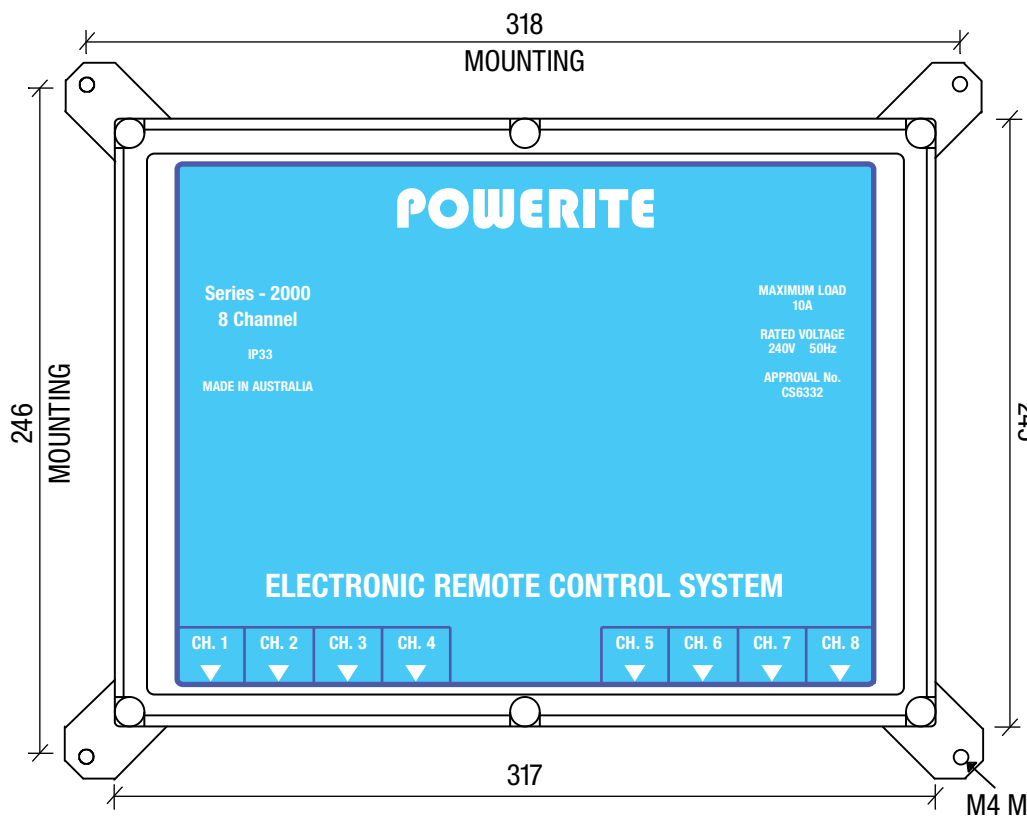

**STANDARD UNIT**

**UNIT WITH TIME CLOCK**

**POWERITE 2 CHANNEL REMOTE CONTROL UNIT  
(IP33)**

**STANDARD UNIT**

**UNIT WITH TIME CLOCK**

**POWERITE 4 CHANNEL REMOTE CONTROL UNIT  
(IP33)**

**STANDARD UNIT**

**UNIT WITH TIME CLOCK**

**POWERITE 8 CHANNEL REMOTE CONTROL UNIT  
(IP33)**

STANDARD UNIT

UNIT WITH TIME CLOCK

**POWERITE 8 CHANNEL REMOTE CONTROL UNIT  
HIGH LID VERSION (IP33)**

M4 Mounting Hole

**POWERITE RADIO CONTROL TRANSMITTERS  
(IP67)**