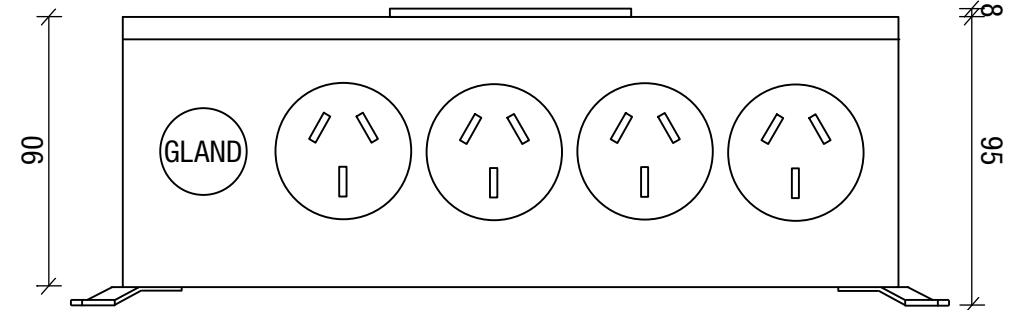

UNIT WITH TIME CLOCK

**POWERITE 4 CHANNEL REMOTE CONTROL UNIT
(IP33)**